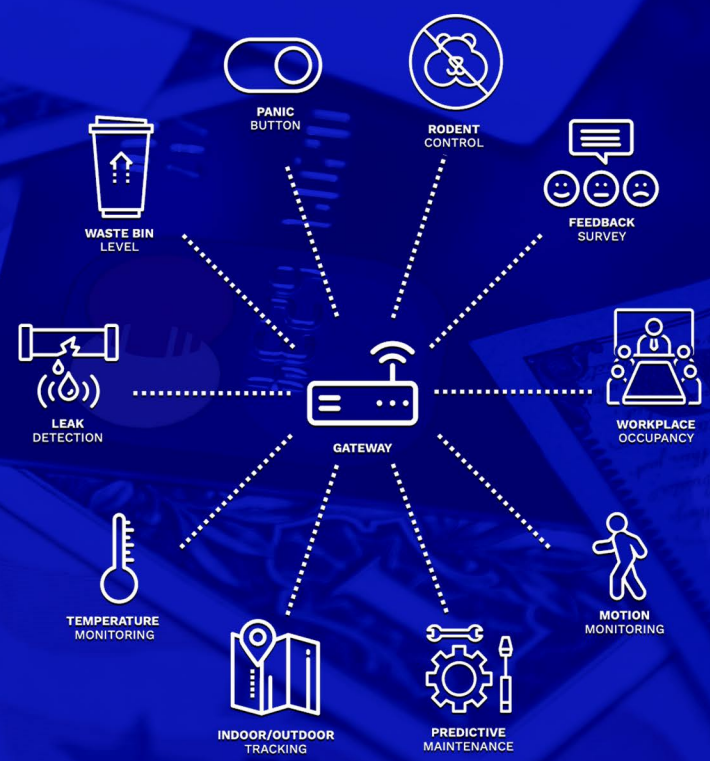

source | sense

Source Sense is the perfect technology companion in the financial vertical. With monitoring and alerting automation, Source Sense can be your central component to leverage information to improve worker safety, security, facility maintenance, asset tracking, satisfaction surveying, and building automation outcomes by helping gather information and alert you to items needing immediate action.

Source Sense is a powerful platform with a single pane of glass. It enables you infinite plug-and-play IoT solutions.

- ✓ Panic Button
- ✓ Room/Desk Occupancy
- ✓ Audible Alarm Detection
- ✓ Asset Tracking
- ✓ Barricade Detection
- ✓ Building Automation

Cost Effective

Contact us: info@sourceinc.com

01 No Floor Hopping
Advanced algorithm guarantees floor level accuracy.

02 Pin-Point Accuracy
Beacon settings are fine tuned for each individual room to prevent room drifting